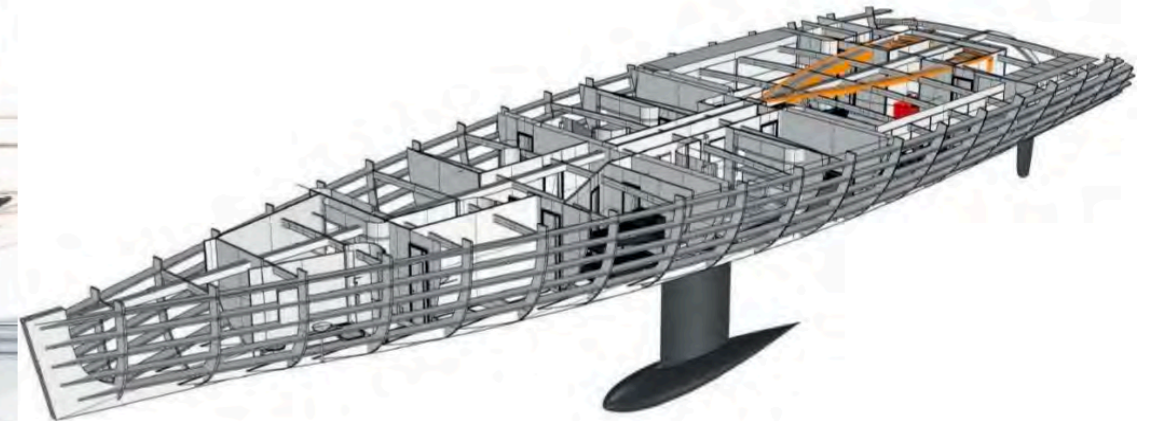

How we work

"Sigmund uses the design process to the full, starting with sketching and ending with CAD"

PETER SYMONDS DE MONTFORT.

"Sketching is the language of Design-We speak it fluently"