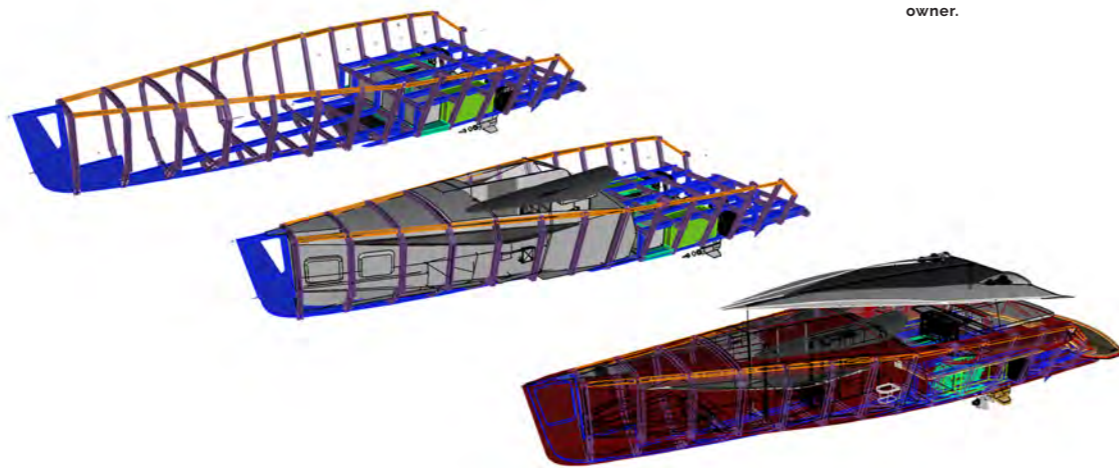

01. Investing in planning time with our clients is key to a satisfied yacht owner.

At Sigmund Yacht Design, we understand that meticulous planning in collaboration with our clients is crucial for both cost-effectiveness and minimizing stress. Engaging clients from the outset allows us to align our design and construction processes with their vision and budget, effectively avoiding costly alterations later on. This proactive approach ensures transparency in cost management and decision-making, allowing for a smoother, more predictable journey from concept to completion. By addressing potential challenges early and keeping an open line of communication, we not only streamline the design process but also create a more enjoyable and less stressful experience for our clients, ensuring that the journey of creating their dream yacht is as pleasurable as the destination.

“Space is the the most luxurious part of a Superyacht”