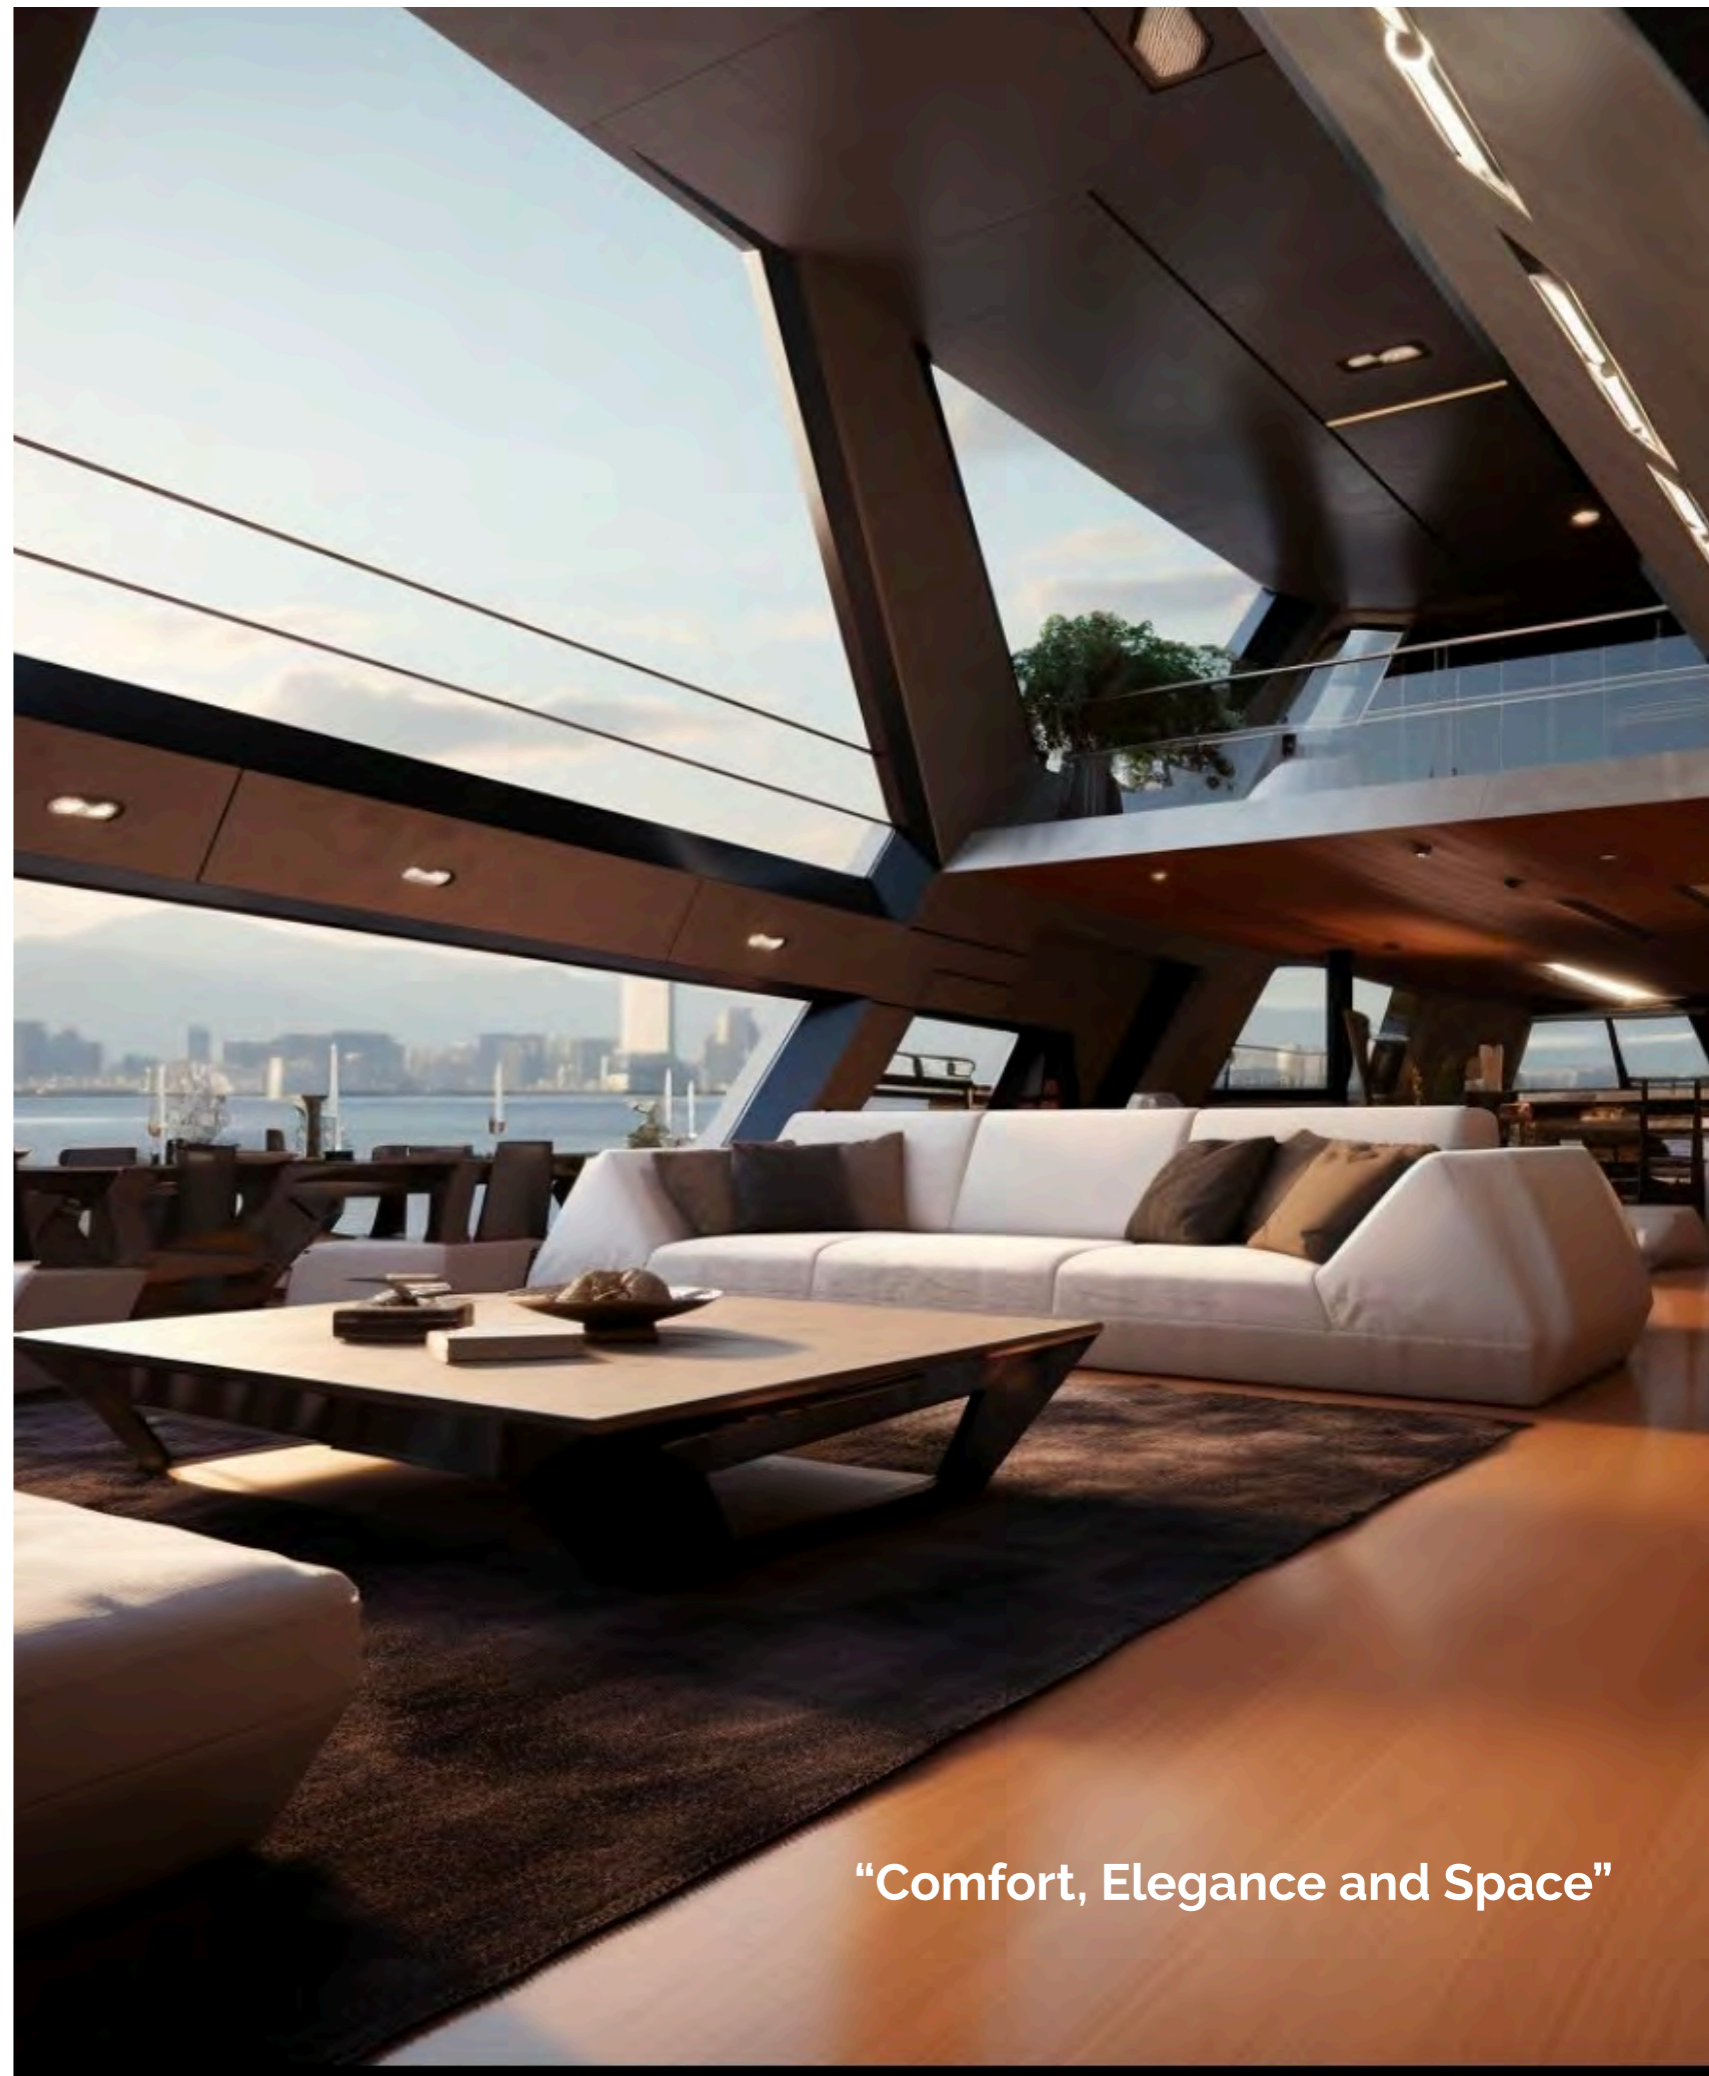

“Comfort, Elegance and Space”