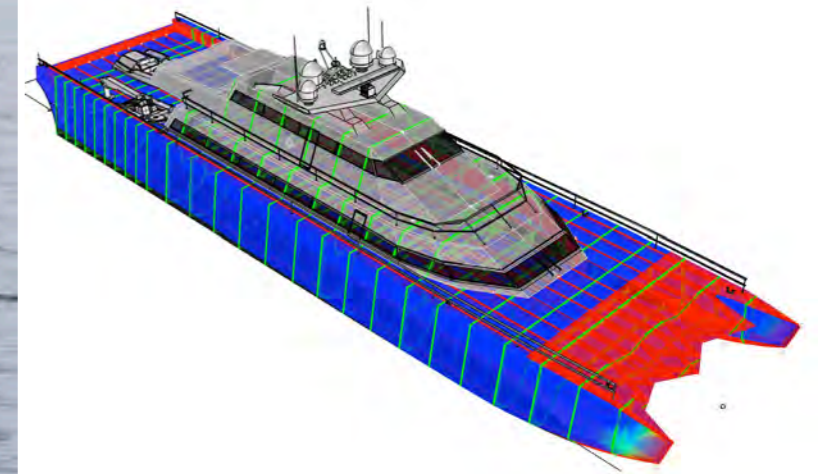

01. 12 month construction

SIGMUND YACHT DESIGN 2023

Sigmund Yacht Design has wealth of experience in the cutting edge of defence vessels

P1 Race developed hulls & Rapid reaction 50 knot top speed