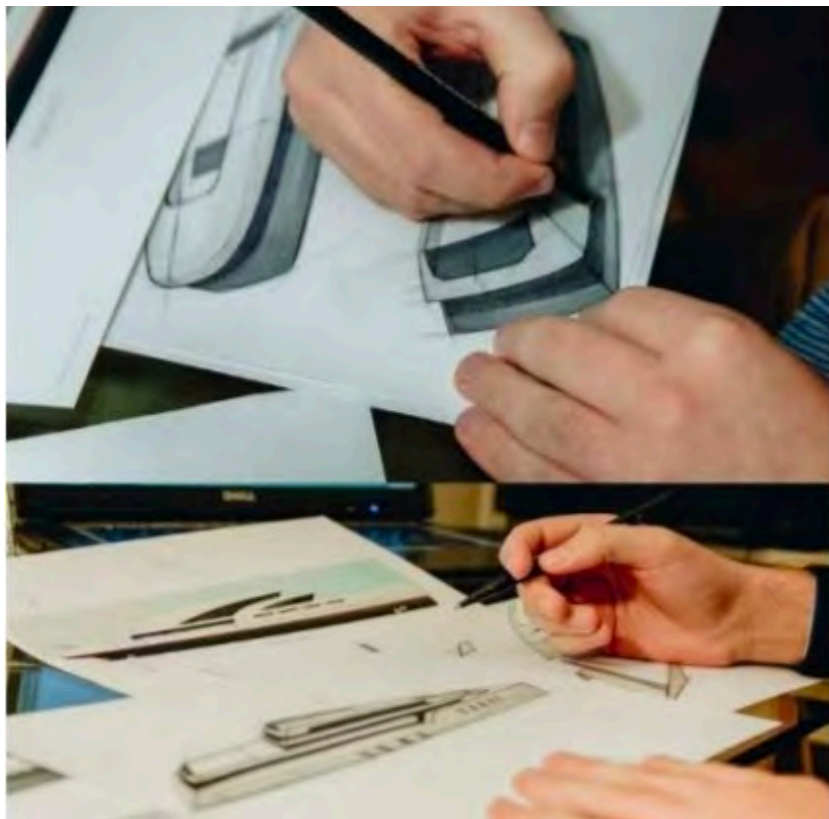

How we work

"Sigmund uses the design process to the full, starting with sketching and ending with CAD"

PETER SYMONDS DE MONTFORT.

"Sketching is the language of Design-We speak it fluently"