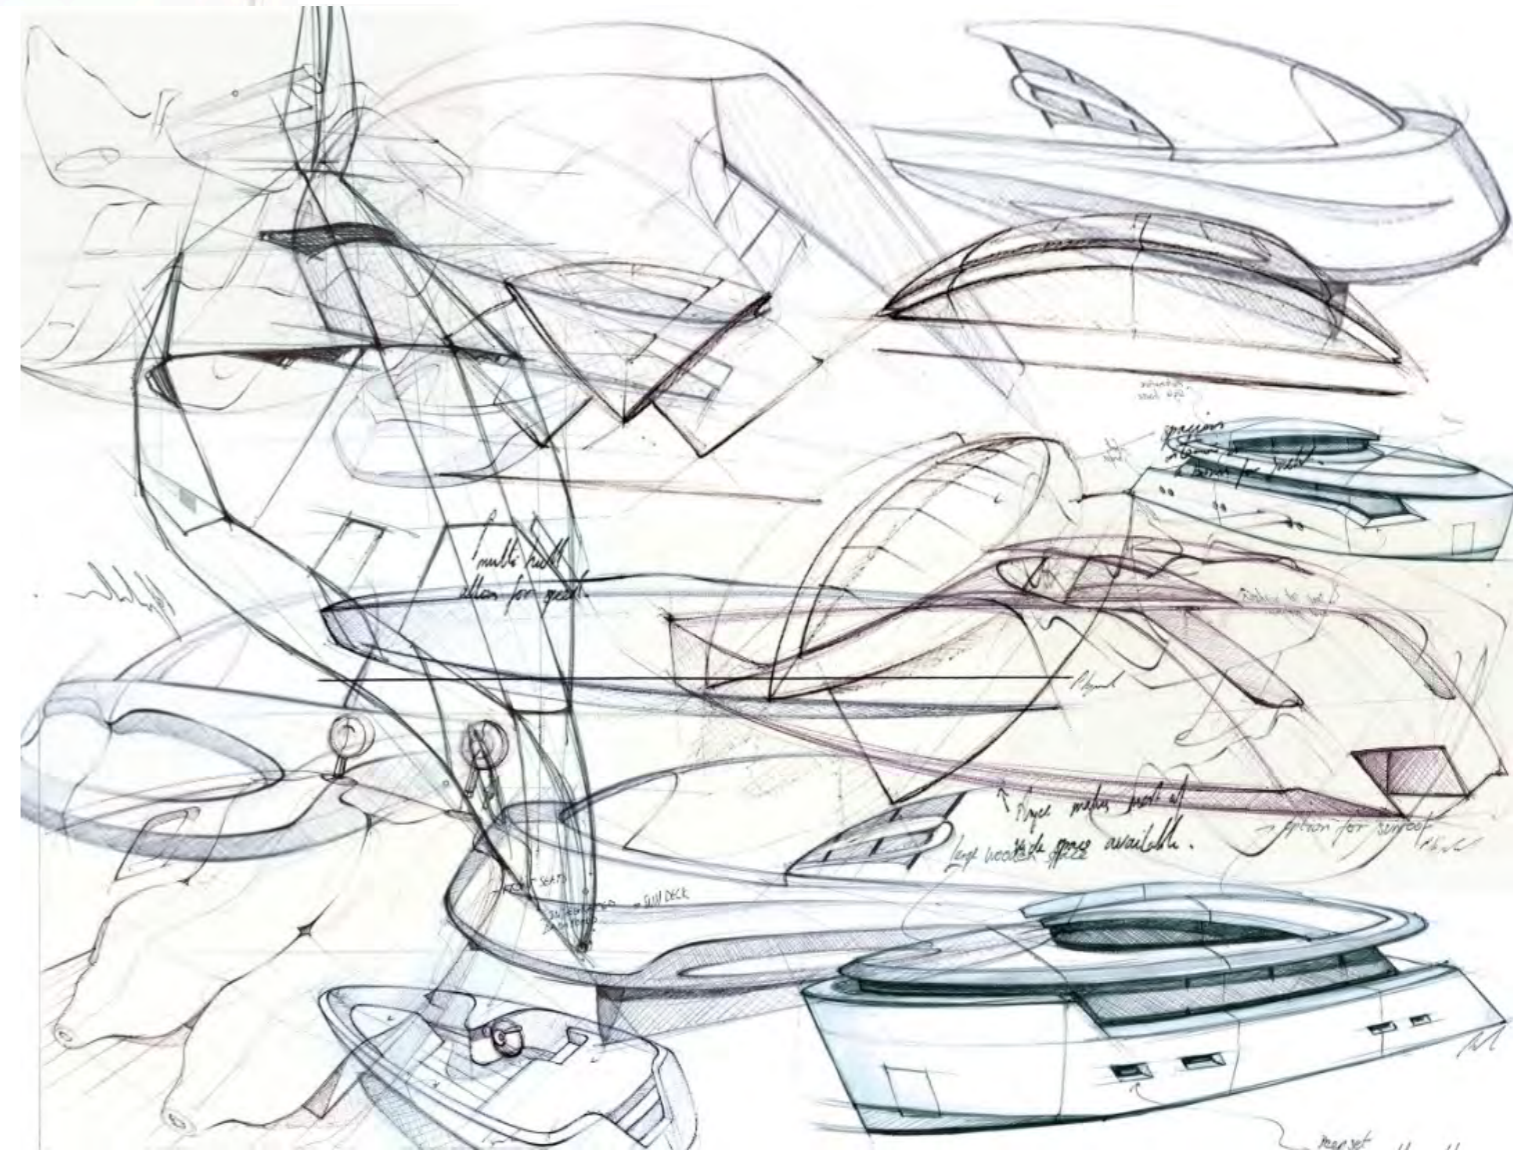

How we work

"Sigmund uses the design process to the full, starting with sketching and ending with CAD"

PETER SYMONDS DE MONTFORT.

"Sketching is the language of Design-We speak it fluently"